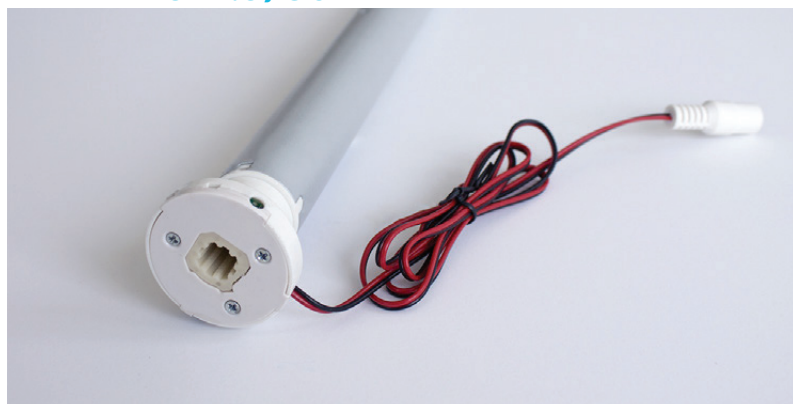

TM-RT25-1.5/30

Motor Specifications

Model	TM-RT25-1.1/30
Type	25mm RF transformer motor with 4" Neo Blue Link connection cable
Electrical parameters	24Vdc
Power sources	24Vdc 1.5A AC/DC Adapter
Operational parameters	1.5Nm, 30rpm
Control mode	RF remote controller

Wireless remote control

Whisper quiet

Light adjusting

Key Features

- Powered by 24V plug-in transformer
- Easily set the up and down limits, plus two favorite positions
- Works with our Neo Remote Controls
- Can work with your phone instantly by connecting the optional Blue Link (Bluetooth® dongle) to the motor (**Neo Smart Blinds Blue** app available on both IOS & Android)
- Comes ready to work with the Neo Smart Controller to enable local and cloud control (**Neo Smart Blinds** app available on both IOS & Android)