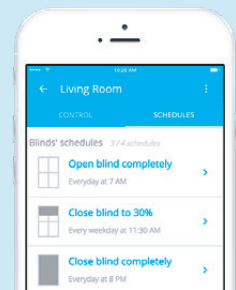

## Key features

- Direct local phone control
- Instant communication
- Battery level indicator
- Signal strength indicator
- Blinds position indicator
- Over-the-air updates
- Online/offline status
- Swipe control
- Compatible with Amazon Alexa and Google Home through the Neo Smart Bluetooth® Controllers (coming soon)

## The mobile app

- App contains a built-in guide to set up your blinds
- Easy guide for adding all the blinds in your home
- Control your blinds individually (or as a group coming soon)
- Set schedules to automate your home
- Put blinds into energy savings mode (coming soon)
- Available for Android and iOS

Easy control of your blinds

Create schedules to control your blinds