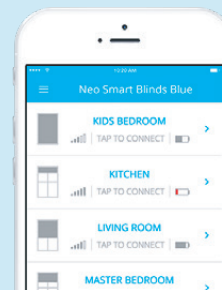

Easy control of your blinds