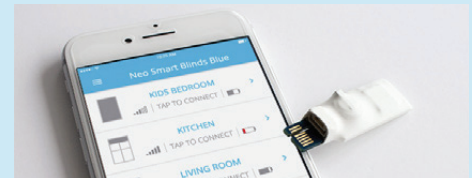

Compatible Products (optional)

Neo Blue Link

App control of your blinds using Bluetooth technology. Easy individual control with scheduling option.