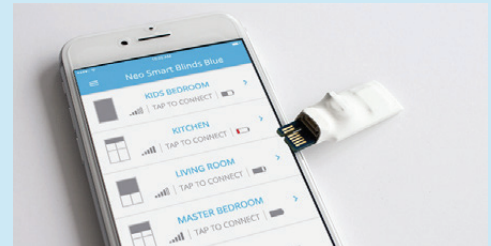

The mobile app

- App contains a built-in guide to set up your blinds
- Easy guide for adding all the blinds in your home
- Control your blinds individually (or as a group coming soon)
- Set schedules to automate your home
- Put blinds into energy savings mode (coming soon)
- Available for Android and iOS